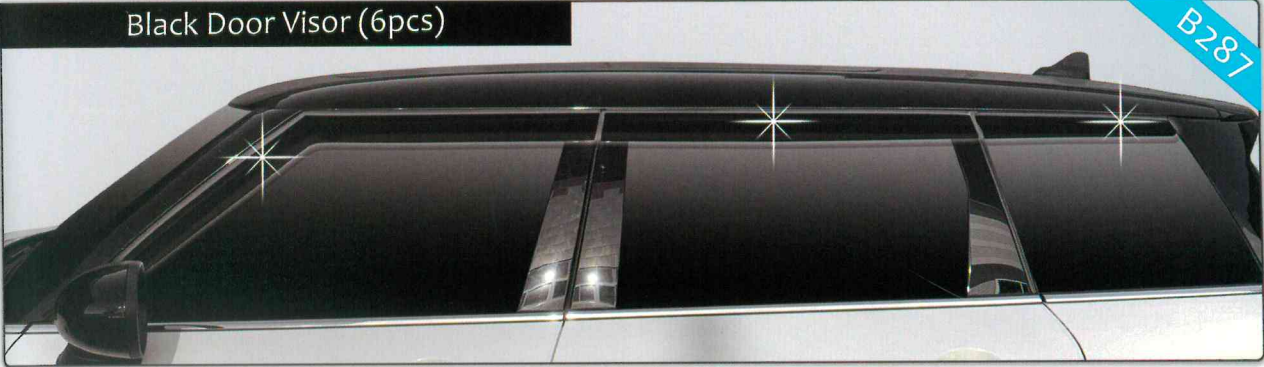

(02) KIA / K5 3세대 (2020~Current)

Chrome Door Visor (6pcs)

오토클로바 신제품 | 오토클로바

2020 JANUARY

122

101 BMW MINI / Clubman (2015~Current)

Black Door Visor (6pcs)

B287