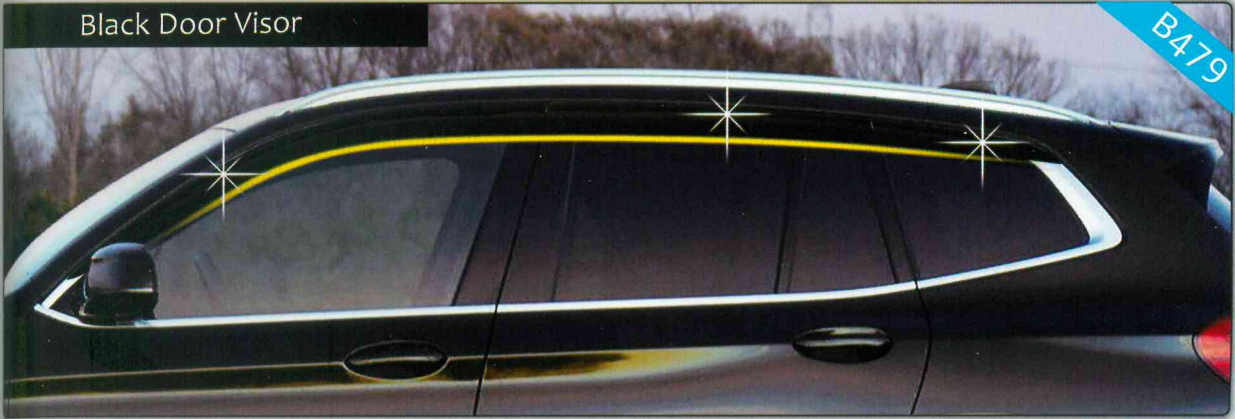

Chrome Door Visor

B56

**KIA / Soul Booster / 쏘울 부스터 (2019~Current)**

Smoked Door Visor

C07

**Ssang yong / Rexton sports KHAN / 렉스턴 스포츠 칸 (2019~Current)**

Chrome Door Visor

D72

**Ssang yong / Rexton sports KHAN / 렉스턴 스포츠 칸 (2019~Current)**

Smoked Door Visor

D72

BMW / X3 (2018~Current)

Chrome Door Visor

BMW / X3 (2018~Current)

Black Door Visor

Mercedes-Benz / GLC coupe (2017~Current)