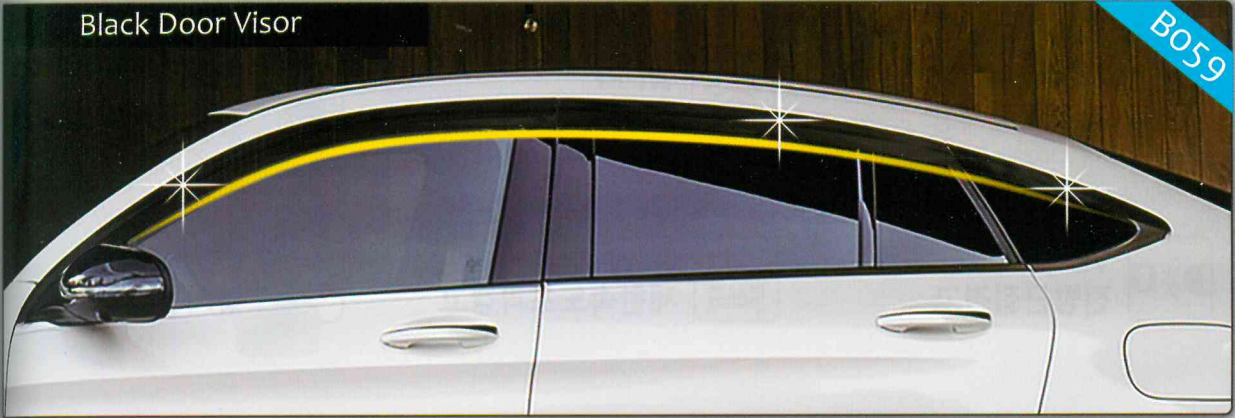

Mercedes-Benz / GLC coupe (2017~Current)

Black Door Visor