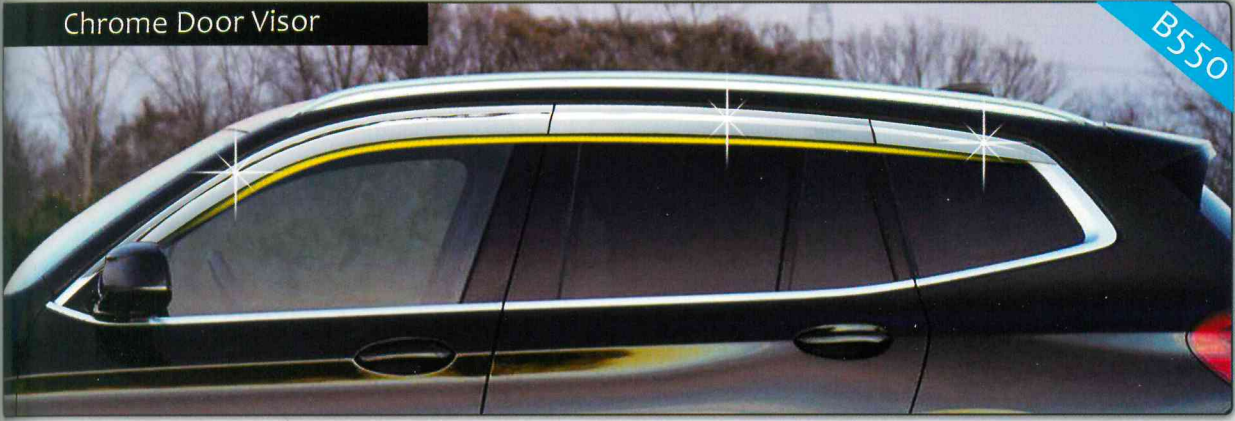

**Ssang yong / Rexton sports KHAN / 렉스턴 스포츠 칸 (2019~Current)**

Smoked Door Visor

D72

BMW / X3 (2018~Current)

Chrome Door Visor

BMW / X3 (2018~Current)

Black Door Visor

Mercedes-Benz / GLC coupe (2017~Current)