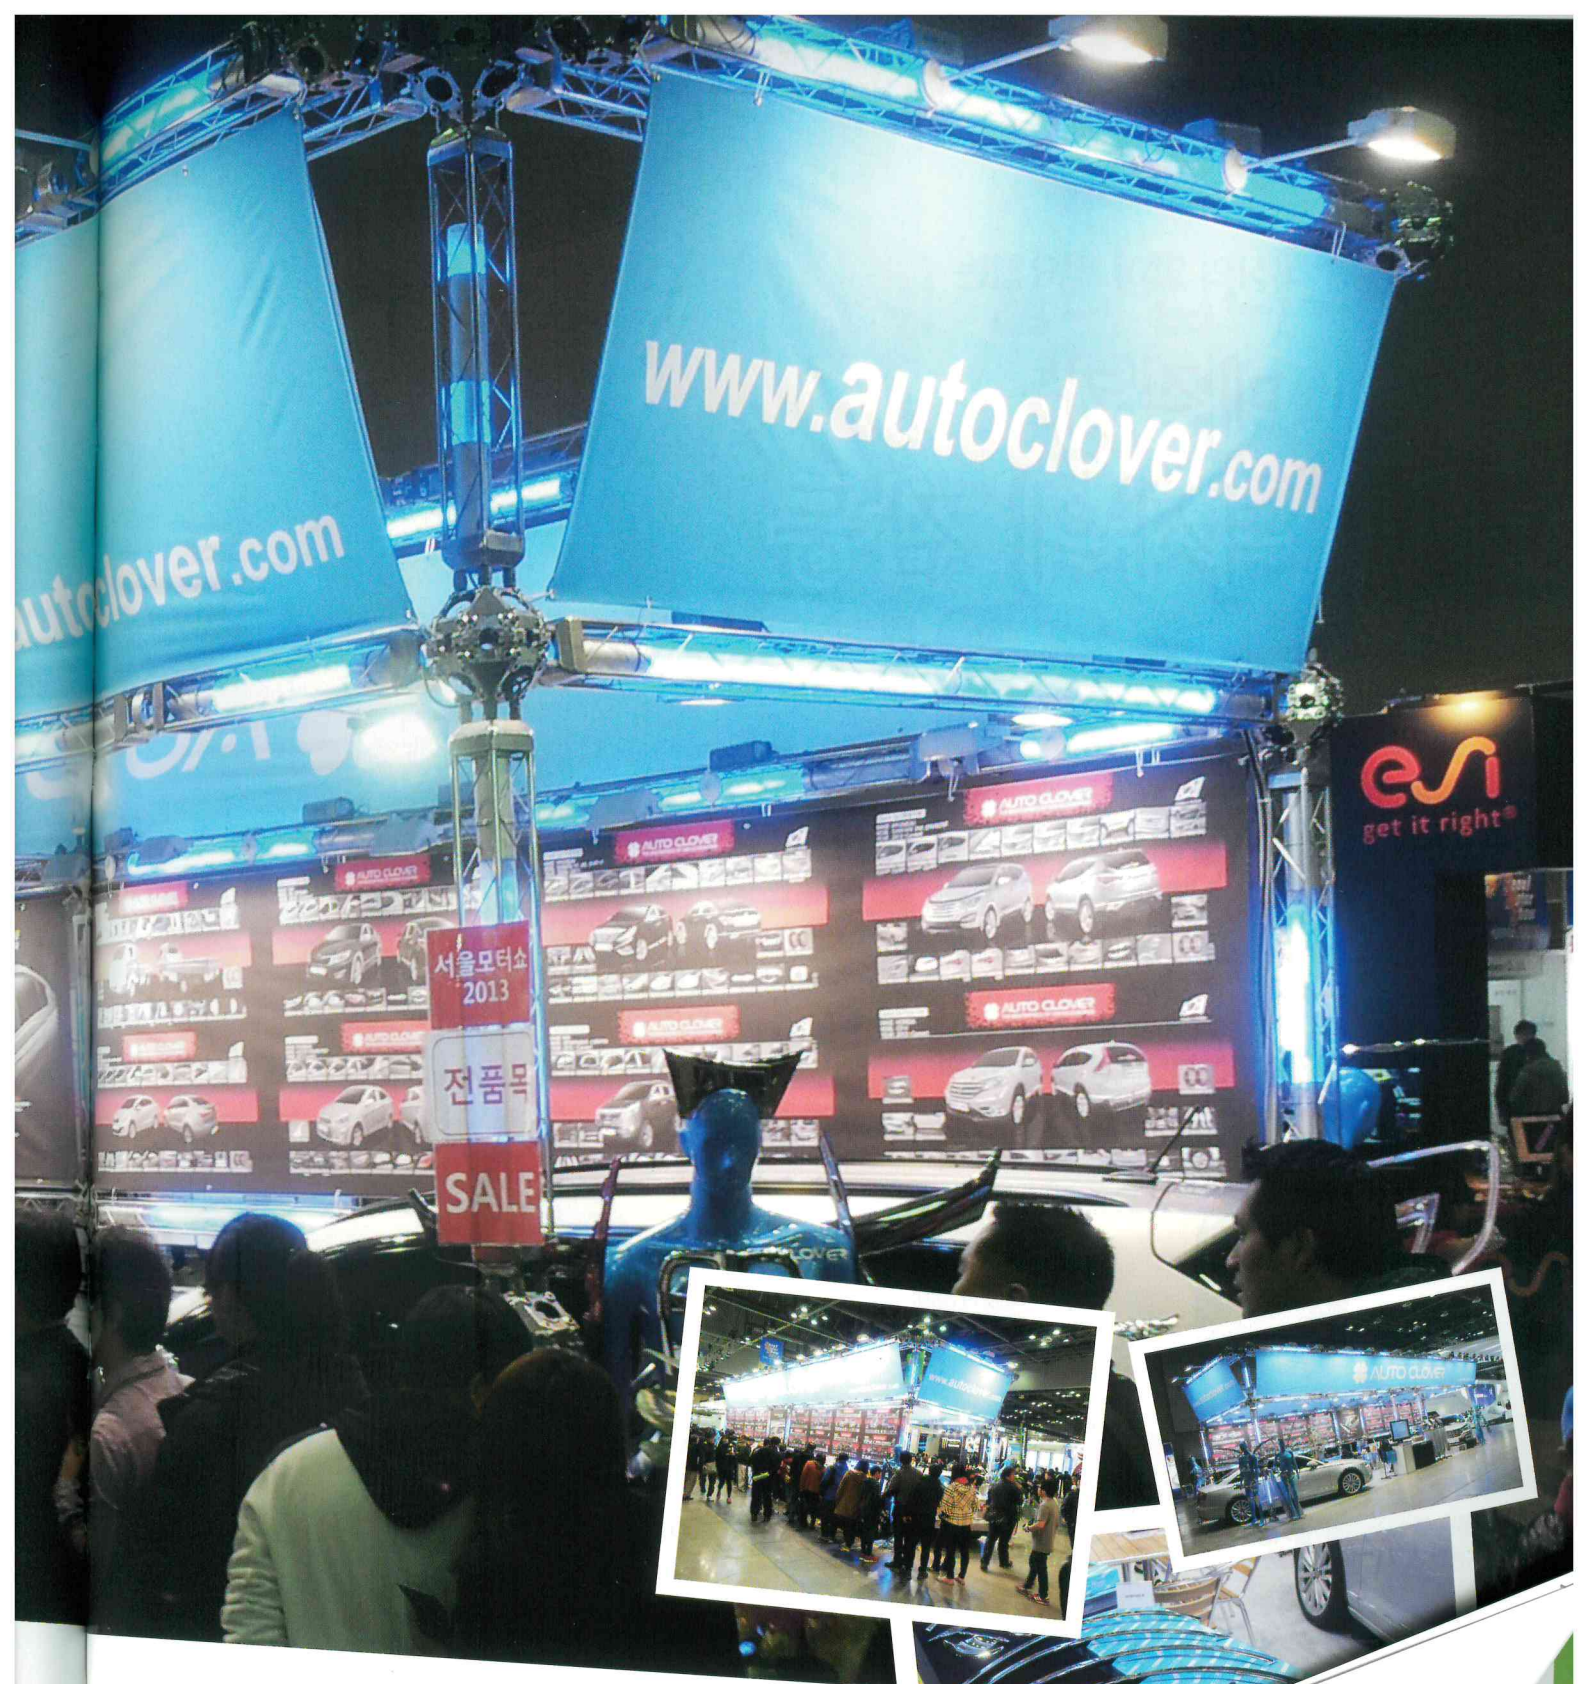

model 영스터

an inspirational artist 이은정
[facebook.com/carmode](https://www.facebook.com/carmode)
www.carmode.com
<http://blog.naver.com/carmodeblog>

Experience the Technology, Feel the Artistry

Seoul Motor Show 2015

April 3(Fri.) – 12(Sun.), KINTEX

Booth No. A-01 in 1hall

V
Yo
AU
to
서울
오토
소개

WELCOME

You are very welcome to visit us at Seoul MOTOR SHOW 2015, AUTO CLOVER will introduce many products and improvements to existing product categories.