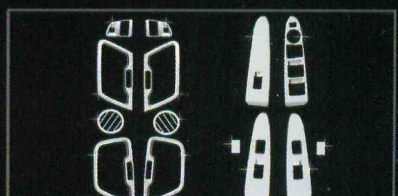

C361 MAKE: KIA
MODEL: SPORTAGER, 스포티지R
YEAR: 2010~Current
Used for (적용차종)