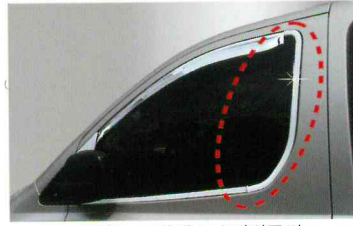

그랜드 스타렉스 C필러몰딩