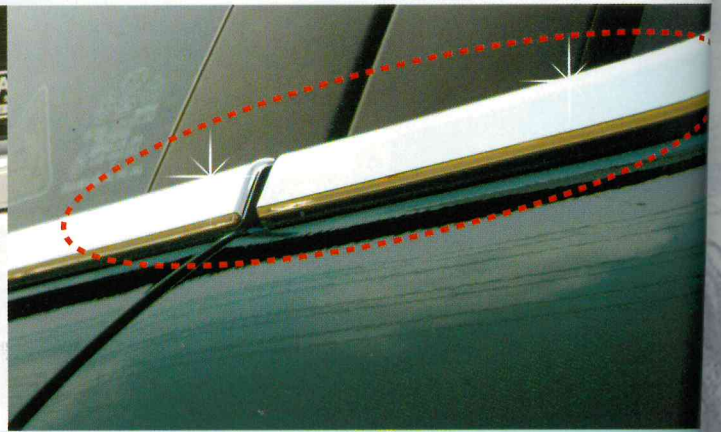

WINDOW ACCENT

"특허신제품"

THE MASTERPIECE OF CAR ACCESSORIES

Features

1. **Luxury** : Look like luxury car!
2. **Shining** : Make your car shining!
3. **Upgrade** : Upgrade to Chrome Window Accent!

제품특징

1. **럭셔리** : 럭셔리 자동차의 모습처럼!
2. **샤이닝** : 당신의 차를 눈부시게 하라!
3. **업그레이드** : 크롬 윈도우 액센트로 업그레이드하라!