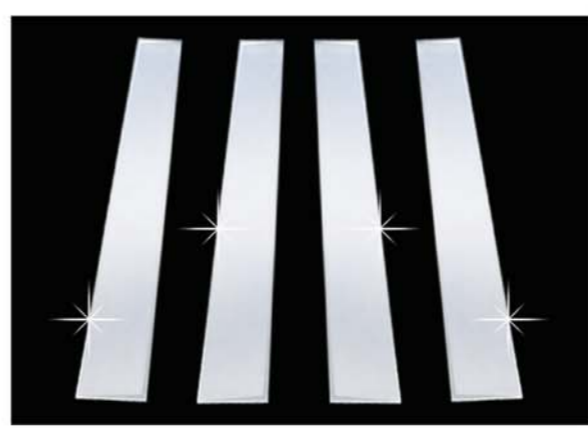

for
SM6
2016

NEW

AVANTE AD (2015)

01

D073 / Smoked Door Visor/ 4P

02

D640 / Chrome Door Visor / 4+4P

03