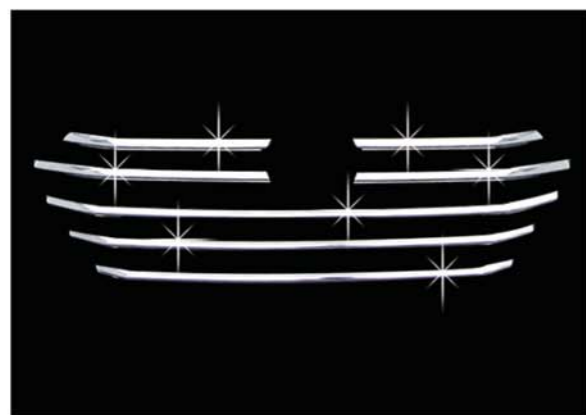

B171 / B Pillar Molding / 4P

04

B876 / Door Handle Molding / 10P

AVANTE AD (2015)

01

C882 / Radiator Grill Garnish_Center / 7P

02

C881 / Radiator Grill Garnish_Wing / 2P